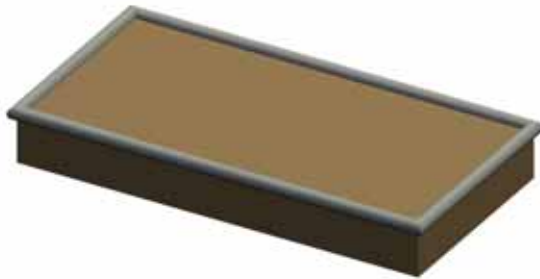

Creative skate park design and manufacture

FB008 Fun Box
Volcano

FB011 Fun Box
(Driveway with Part Pyramid 2400x2400 top sq rai)

FB014 Fun Box
(Grind Box 1200x2400x300)

FB019 Fun Box (combination 1)
With Volcanoes, Grind Boxes, Grind Rail, Steps and
Part Pyramids

FB024 Fun Box
With Grind Rail, Grind Box & Steps

FB005 Fun Box
(Driveway with part pyramid and grind box)