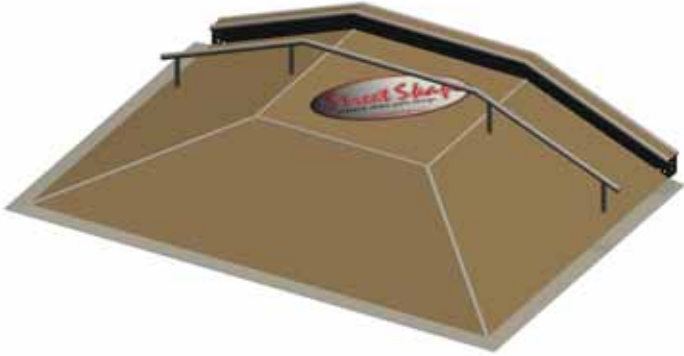

Creative skate park design and manufacture

FB008 Fun Box
Volcano

FB011 Fun Box
(Driveway with Part Pyramid 2400x2400 top sq rai)

FB014 Fun Box
(Grind Box 1200x2400x300)

FB019 Fun Box (combination 1)
With Volcanoes, Grind Boxes, Grind Rail, Steps and
Part Pyramids

FB024 Fun Box
With Grind Rail, Grind Box & Steps

FB005 Fun Box
(Driveway with part pyramid and grind box)