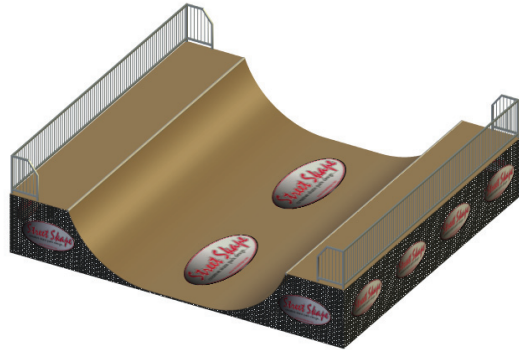

Creative skate park design and manufacture

HP003 Half Pipe (9600x10500x1800)

HP020 Stepped Half Pipe with Roll in, Quarter Pipe and Flat Ramp

HP014 Stepped Half Pipe (16800x10500x1800-2100-2400-2700)

HP005 Half Pipe with 2 Quarter Pipes attached (6000x10500x1800)

HP019 - Half Pipe with roll in and Quarter Pipe

HP018 - Half Pipe with 2 Spine Ramps and Quarter Pipe Hips