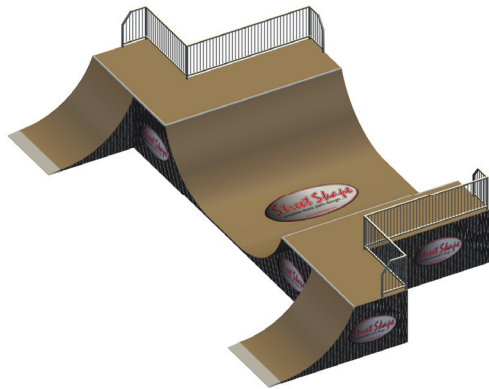

Creative skate park design and manufacture

HP003 Half Pipe (9600x10500x1800)

HP020 Stepped Half Pipe with Roll in, Quarter Pipe and Flat Ramp

HP014 Stepped Half Pipe (16800x10500x1800-2100-2400-2700)

HP005 Half Pipe with 2 Quarter Pipes attached (6000x10500x1800)

HP019 - Half Pipe with roll in and Quarter Pipe

HP018 - Half Pipe with 2 Spine Ramps and Quarter Pipe Hips