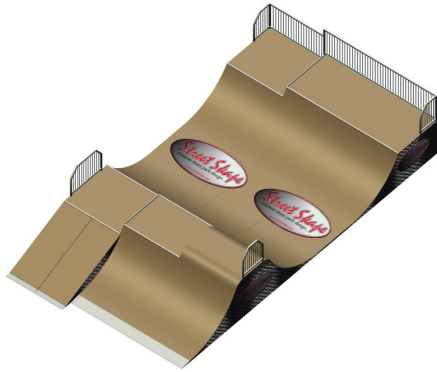

Creative skate park design and manufacture

HP003 Half Pipe (9600x10500x1800)

HP020 Stepped Half Pipe with Roll in, Quarter Pipe and Flat Ramp

HP014 Stepped Half Pipe (16800x10500x1800-2100-2400-2700)

HP005 Half Pipe with 2 Quarter Pipes attached (6000x10500x1800)

HP019 - Half Pipe with roll in and Quarter Pipe

HP018 - Half Pipe with 2 Spine Ramps and Quarter Pipe Hips