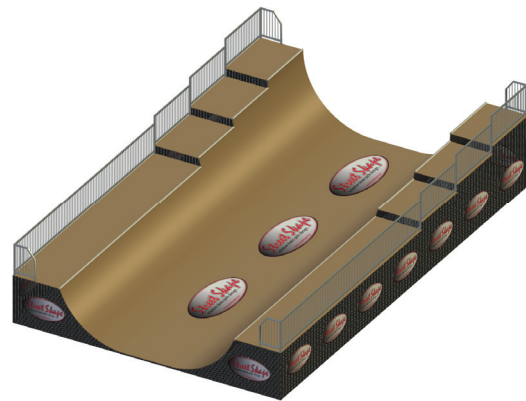

Creative skate park design and manufacture

HP003 Half Pipe (9600x10500x1800)

HP020 Stepped Half Pipe with Roll in, Quarter Pipe and Flat Ramp

HP014 Stepped Half Pipe (16800x10500x1800-2100-2400-2700)

HP005 Half Pipe with 2 Quarter Pipes attached (6000x10500x1800)

HP019 - Half Pipe with roll in and Quarter Pipe

HP018 - Half Pipe with 2 Spine Ramps and Quarter Pipe Hips