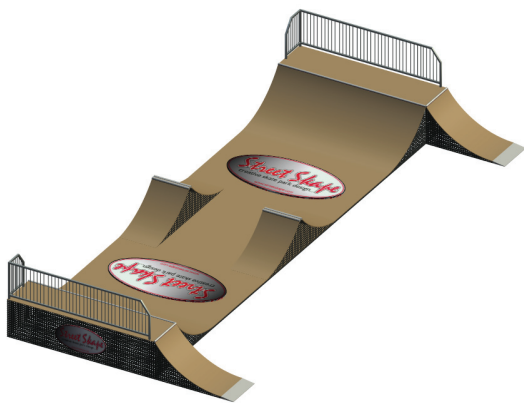

Creative skate park design and manufacture

HP003 Half Pipe (9600x10500x1800)

HP020 Stepped Half Pipe with Roll in, Quarter Pipe and Flat Ramp

HP014 Stepped Half Pipe (16800x10500x1800-2100-2400-2700)

HP005 Half Pipe with 2 Quarter Pipes attached (6000x10500x1800)

HP019 - Half Pipe with roll in and Quarter Pipe

HP018 - Half Pipe with 2 Spine Ramps and Quarter Pipe Hips