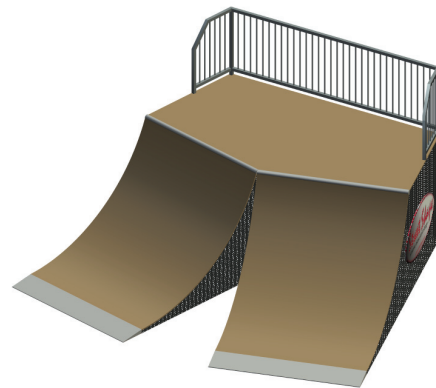

## Creative skate park design and manufacture

QP004 Quarter Pipe with Flat Ramp Hip (H 1200 mm)

QP005 Quarter Pipe with Flat Ramp Combination (2400 QP 2400 Flat 2400 QP H 1200)

QP008 Quarter Pipe with 2 Flat Ramp Hips(H1200)

QP023 Split Quarter Pipe

QP020 - Quarter Pipe and Flat Ramp Combination

QP011 Flat Ramp (2400x1500)