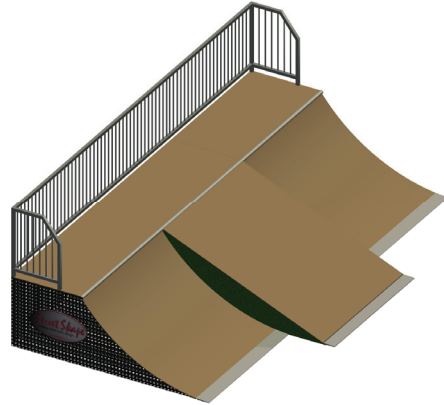

## Creative skate park design and manufacture

QP004 Quarter Pipe with Flat Ramp Hip (H 1200 mm)

QP005 Quarter Pipe with Flat Ramp Combination (2400 QP 2400 Flat 2400 QP H 1200)

QP008 Quarter Pipe with 2 Flat Ramp Hips(H1200)

QP023 Split Quarter Pipe

QP020 - Quarter Pipe and Flat Ramp Combination

QP011 Flat Ramp (2400x1500)