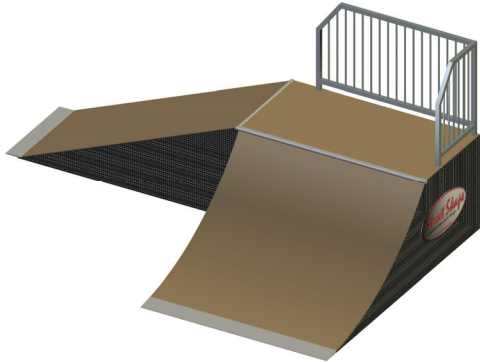

## Creative skate park design and manufacture

QP004 Quarter Pipe with Flat Ramp Hip (H 1200 mm)

QP005 Quarter Pipe with Flat Ramp Combination (2400 QP 2400 Flat 2400 QP H 1200)

QP008 Quarter Pipe with 2 Flat Ramp Hips(H1200)

QP023 Split Quarter Pipe

QP020 - Quarter Pipe and Flat Ramp Combination

QP011 Flat Ramp (2400x1500)