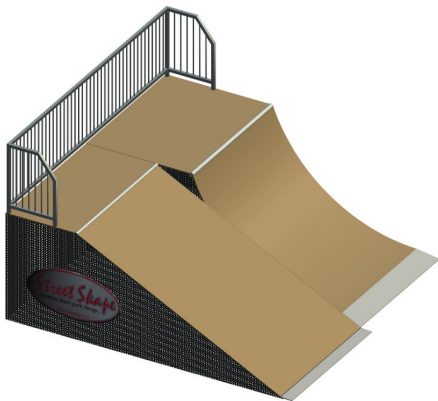

## Creative skate park design and manufacture

QP004 Quarter Pipe with Flat Ramp Hip (H 1200 mm)

QP005 Quarter Pipe with Flat Ramp Combination (2400 QP 2400 Flat 2400 QP H 1200)

QP008 Quarter Pipe with 2 Flat Ramp Hips(H1200)

QP023 Split Quarter Pipe

QP020 - Quarter Pipe and Flat Ramp Combination

QP011 Flat Ramp (2400x1500)