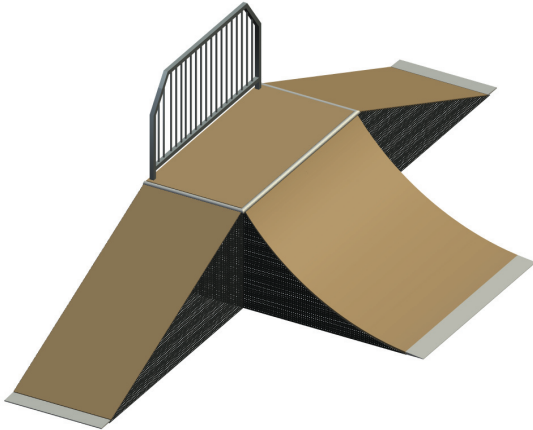

## Creative skate park design and manufacture

QP004 Quarter Pipe with Flat Ramp Hip (H 1200 mm)

QP005 Quarter Pipe with Flat Ramp Combination (2400 QP 2400 Flat 2400 QP H 1200)

QP008 Quarter Pipe with 2 Flat Ramp Hips(H1200)

QP023 Split Quarter Pipe

QP020 - Quarter Pipe and Flat Ramp Combination

QP011 Flat Ramp (2400x1500)