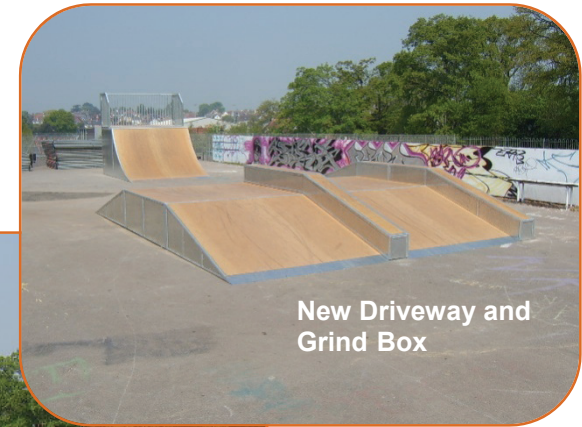

Phear Skate Park,
Exmouth

StreetSkape

creative skate park design

www.streetskape.com

email: sales@streetskape.com

Creative skate park design and manufacture

We removed their old skatepark

New Quarter Pipe